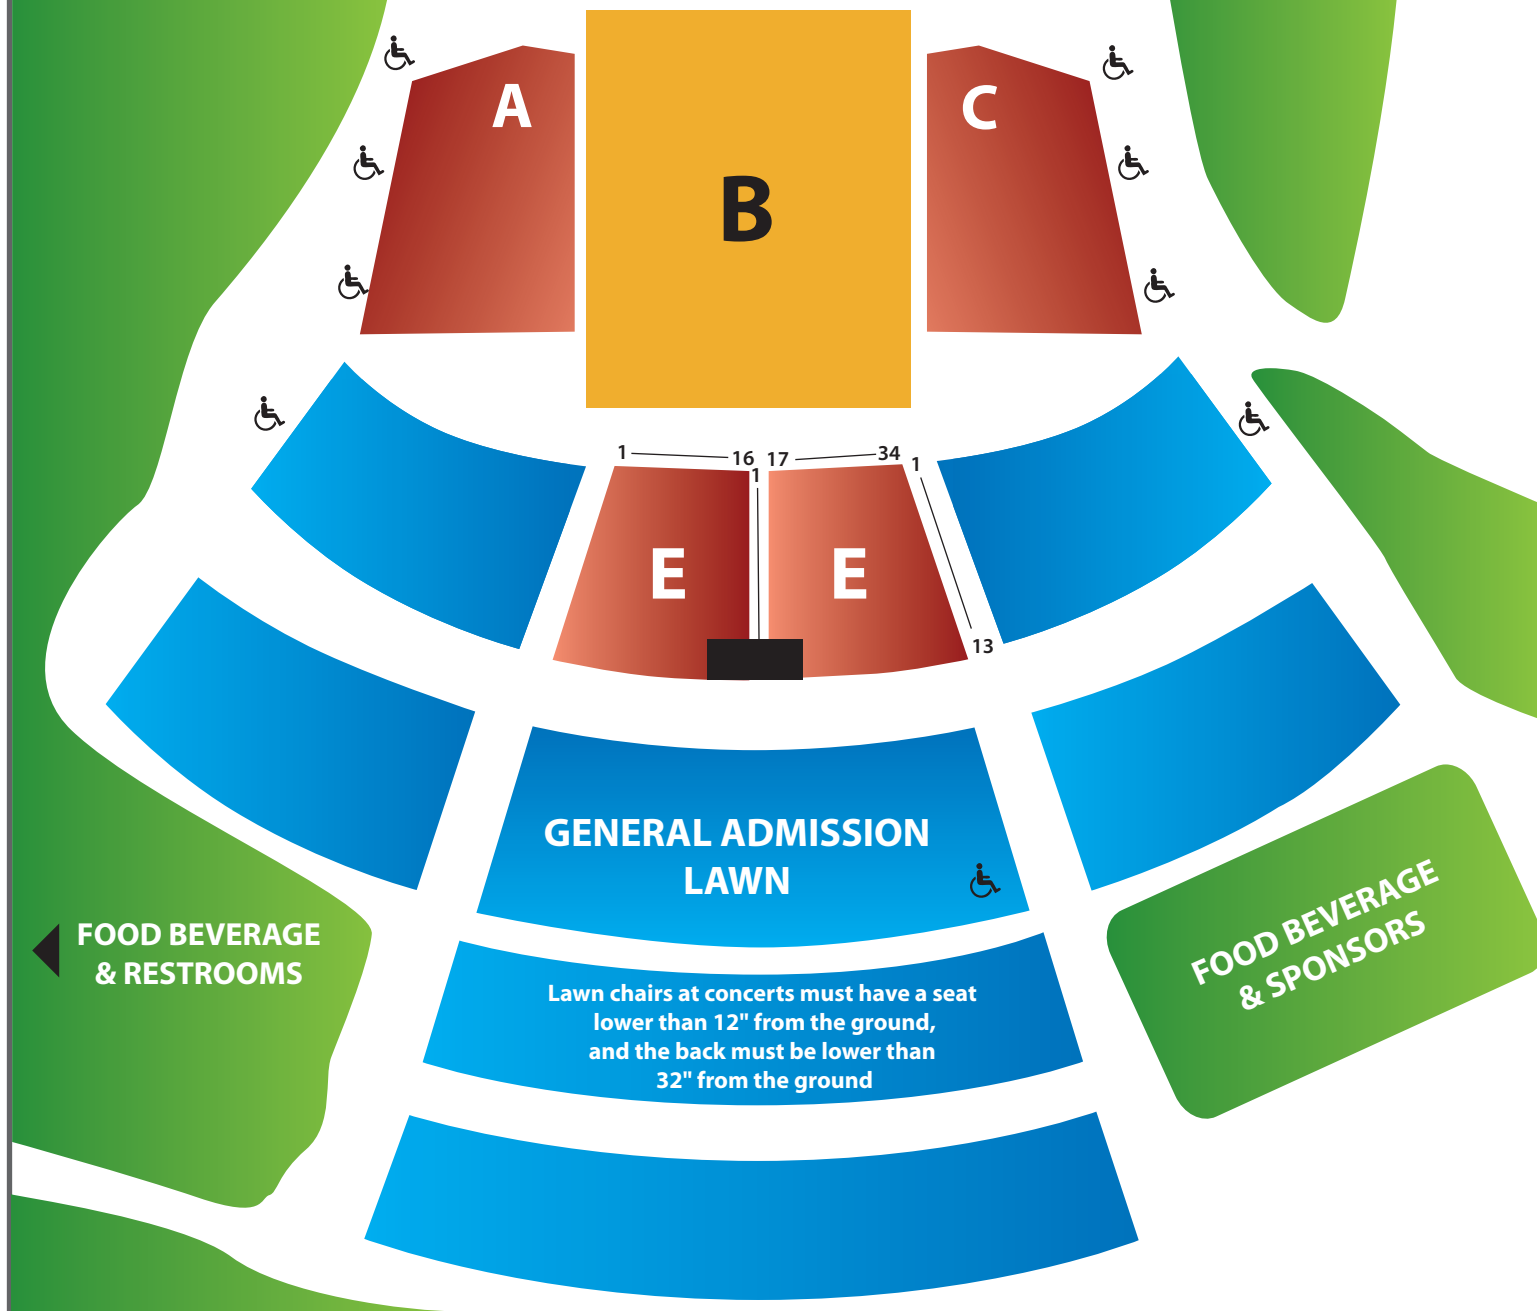

STAGE

**GENERAL ADMISSION
LAWN**

Lawn chairs at concerts must have a seat lower than 12" from the ground, and the back must be lower than 32" from the ground

FOOD BEVERAGE & RESTROOMS

FOOD BEVERAGE & SPONSORS